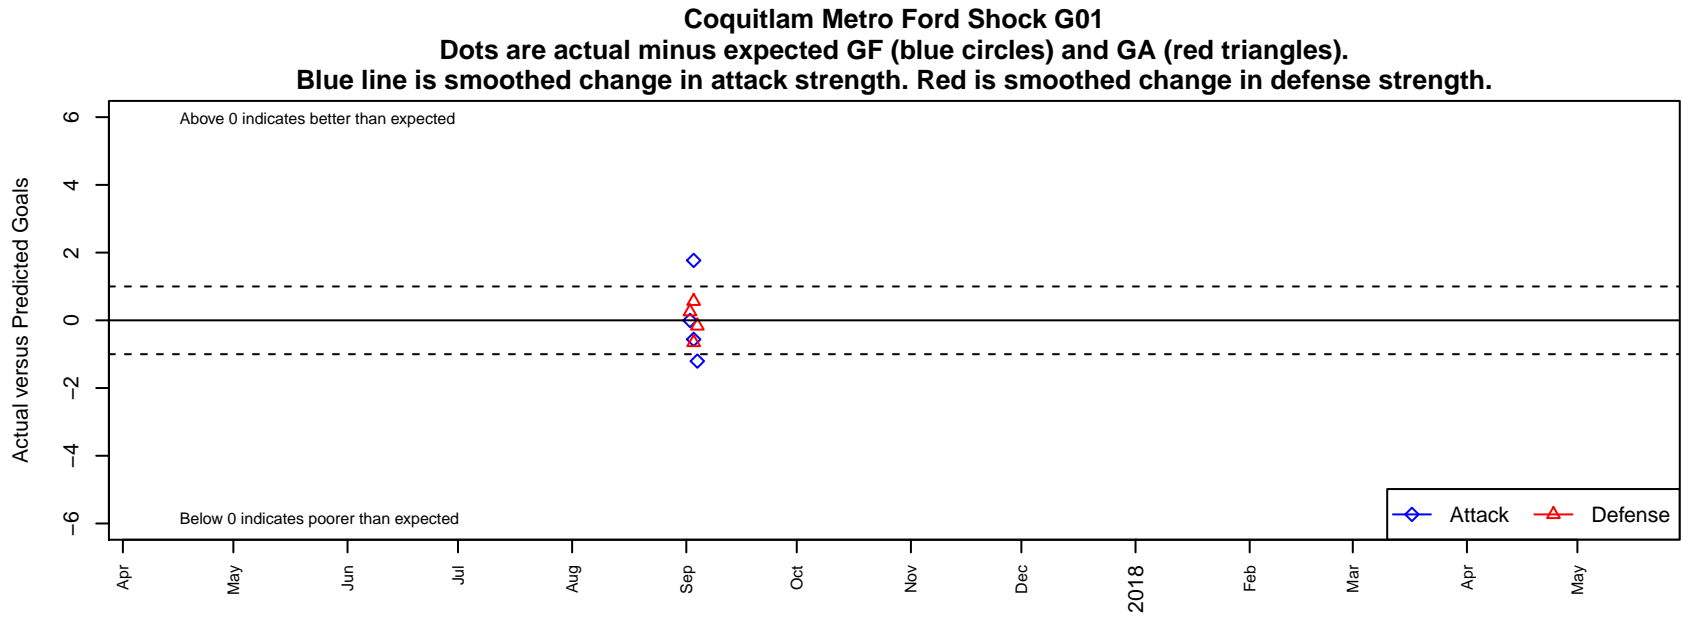

Coquitlam Metro Ford Shock G01

alt names used:

Venues played:

2017 SX Cup U17/U18 Metro – Tier 2 U17

, BC

G01 total strength=1814

attack=38.91 defense=28.99

date	home		away		venue	pred.home	pred.away
'017-09-04	Coquitlam Metro Ford Shock G01	0	NSGSC Metro G01	1	2017 SX Cup U17/U18 Metro – Tier 2 U17	1.20	0.84
'017-09-03	Vancouver FC G00	2	Coquitlam Metro Ford Shock G01	1	2017 SX Cup U17/U18 Metro – Tier 2 U17	1.35	1.56
'017-09-03	Coquitlam Metro Ford Shock G01	6	Surrey Guildford United Synergy G00	0	2017 SX Cup U17/U18 Metro – Tier 2 U17	4.23	0.56
'017-09-02	NSGSC Metro G00	1	Coquitlam Metro Ford Shock G01	2	2017 SX Cup U17/U18 Metro – Tier 2 U17	1.26	2.00